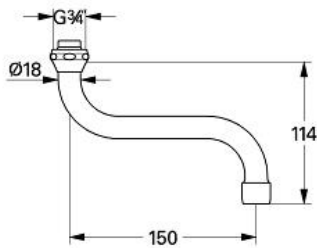

Product Description:
 Swivel spout

- Standard Specification:**
- For 1/2" kitchen wall valves
 - Tubular spout
 - Projection 5 15/16"
 - Flow control
 - 3/4" coupling nut
 - DR-brass
 - **GROHE StarLight** chrome finish